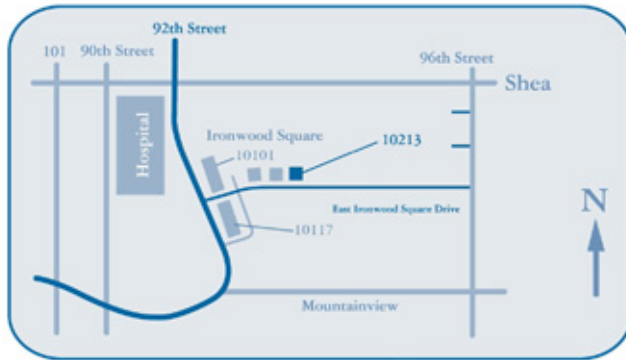

10213 N. 92nd Street | Suite 102 | Scottsdale | AZ 85258 | U.S.A

We are located just south of 92nd and Shea, east of the 101 & Shea. Ironwood Square is the name of the development and is located on the east side of 92nd Street, across from the hospital. There are a number of directories located throughout the development.

Coming South from 92nd and Shea: Take the third left turn cut in the boulevard, south of Starbucks and Quiznos. You will be entering on the southern most gray driveway line above.

Coming South from 96th and Shea: Take the third right turn coming south from Shea. Continue on through the complex past green/brown buildings to the silver/burgundy ones. You will see 10213, the first building on your right.

Coming North from Mountainview and 92nd: Turn right into the development at the “Ironwood Square” sign. You will be entering on the northern most gray driveway above.

Our phone number is 480-699-4867 if this map isn't working!